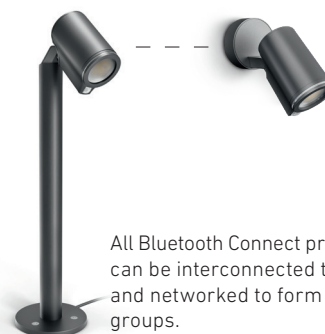

Sensor-switched outdoor floodlight

The Spot range.

1 design. 4 installation areas.

For perfect light around the home.

A spot range with an uncompromisingly elegant design for illuminating modern architecture. For facades, driveways, access and garden paths, or the elegant illumination of dark garden areas.

All products are available in a Bluetooth Connect version for fast, wireless interconnection and configuration via the free app.

Spot ONE

Spot DUO

Spot GARDEN

Spot WAY

Bluetooth 4.0 for fast and energy-saving connections. The lights are commissioned, configured, and interconnected via app.

The lights are interconnected quickly and easily via Bluetooth, requiring no additional wiring.

All Bluetooth Connect products can be interconnected together and networked to form lighting groups.

Sensor-switched outdoor floodlights