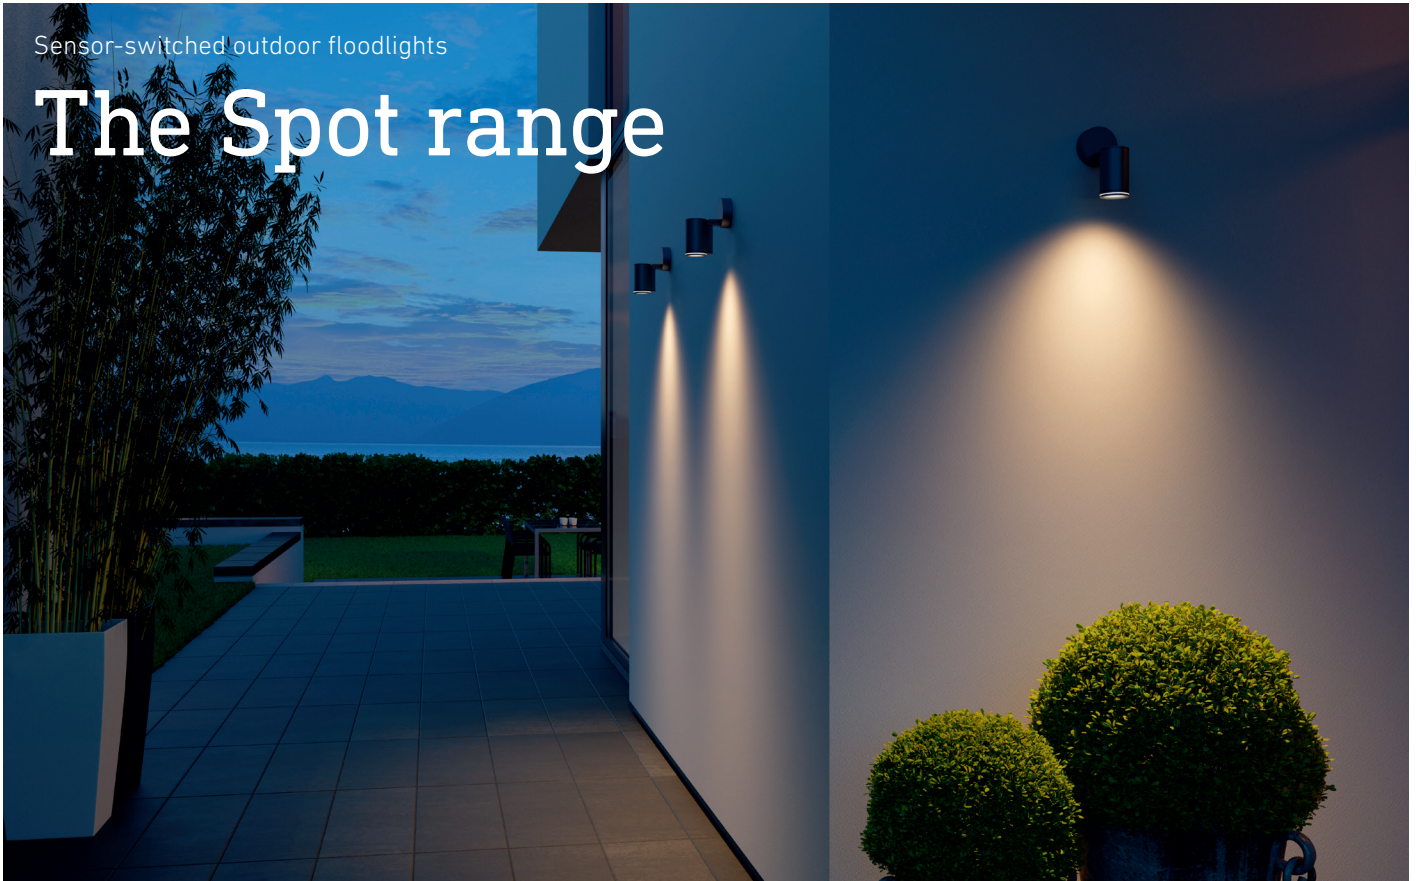

Sensor-switched outdoor floodlights

The Spot range

Settings and interconnection via STEINEL app (Connect versions)	90° infrared sensor	Max. reach 10 m	Twilight and time settings via app	180° horizontal 90° vertical
Spot ONE for pinpoint illumination	Spot DUO for flexible illumination of spaces	Technical specifications Power supply: ..... 220 - 240 V / 50 - 60 Hz Lamp ..... LED, replaceable Lamp, included ..... 7W / 520 lm / 3000 K LED lamp GU10 ..... included Housing material ..... Aluminium Ordering details Spot ONE (without sensor)..... 4007841 058623 Spot WAY (without sensor)..... 4007841 068677 Spot GARDEN (without sensor) ..... 4007841 068660 Spot ONE Sensor ..... 4007841 058616 Spot DUO Sensor ..... 4007841 058647 Spot ONE Bluetooth Connect..... 4007841 058630 Spot DUO Bluetooth Connect ..... 4007841 058654 Spot WAY Bluetooth Connect..... 4007841 058661 Spot GARDEN Bluetooth Connect ..... 4007841 058685 Spot WAY NightAutomatic..... 4007841 058678 Spot GARDEN NightAutomatic..... 4007841 058692		
With the Spot WAY, no one will need to stumble around in the dark	Spot GARDEN ground floodlight for elegant light in your garden